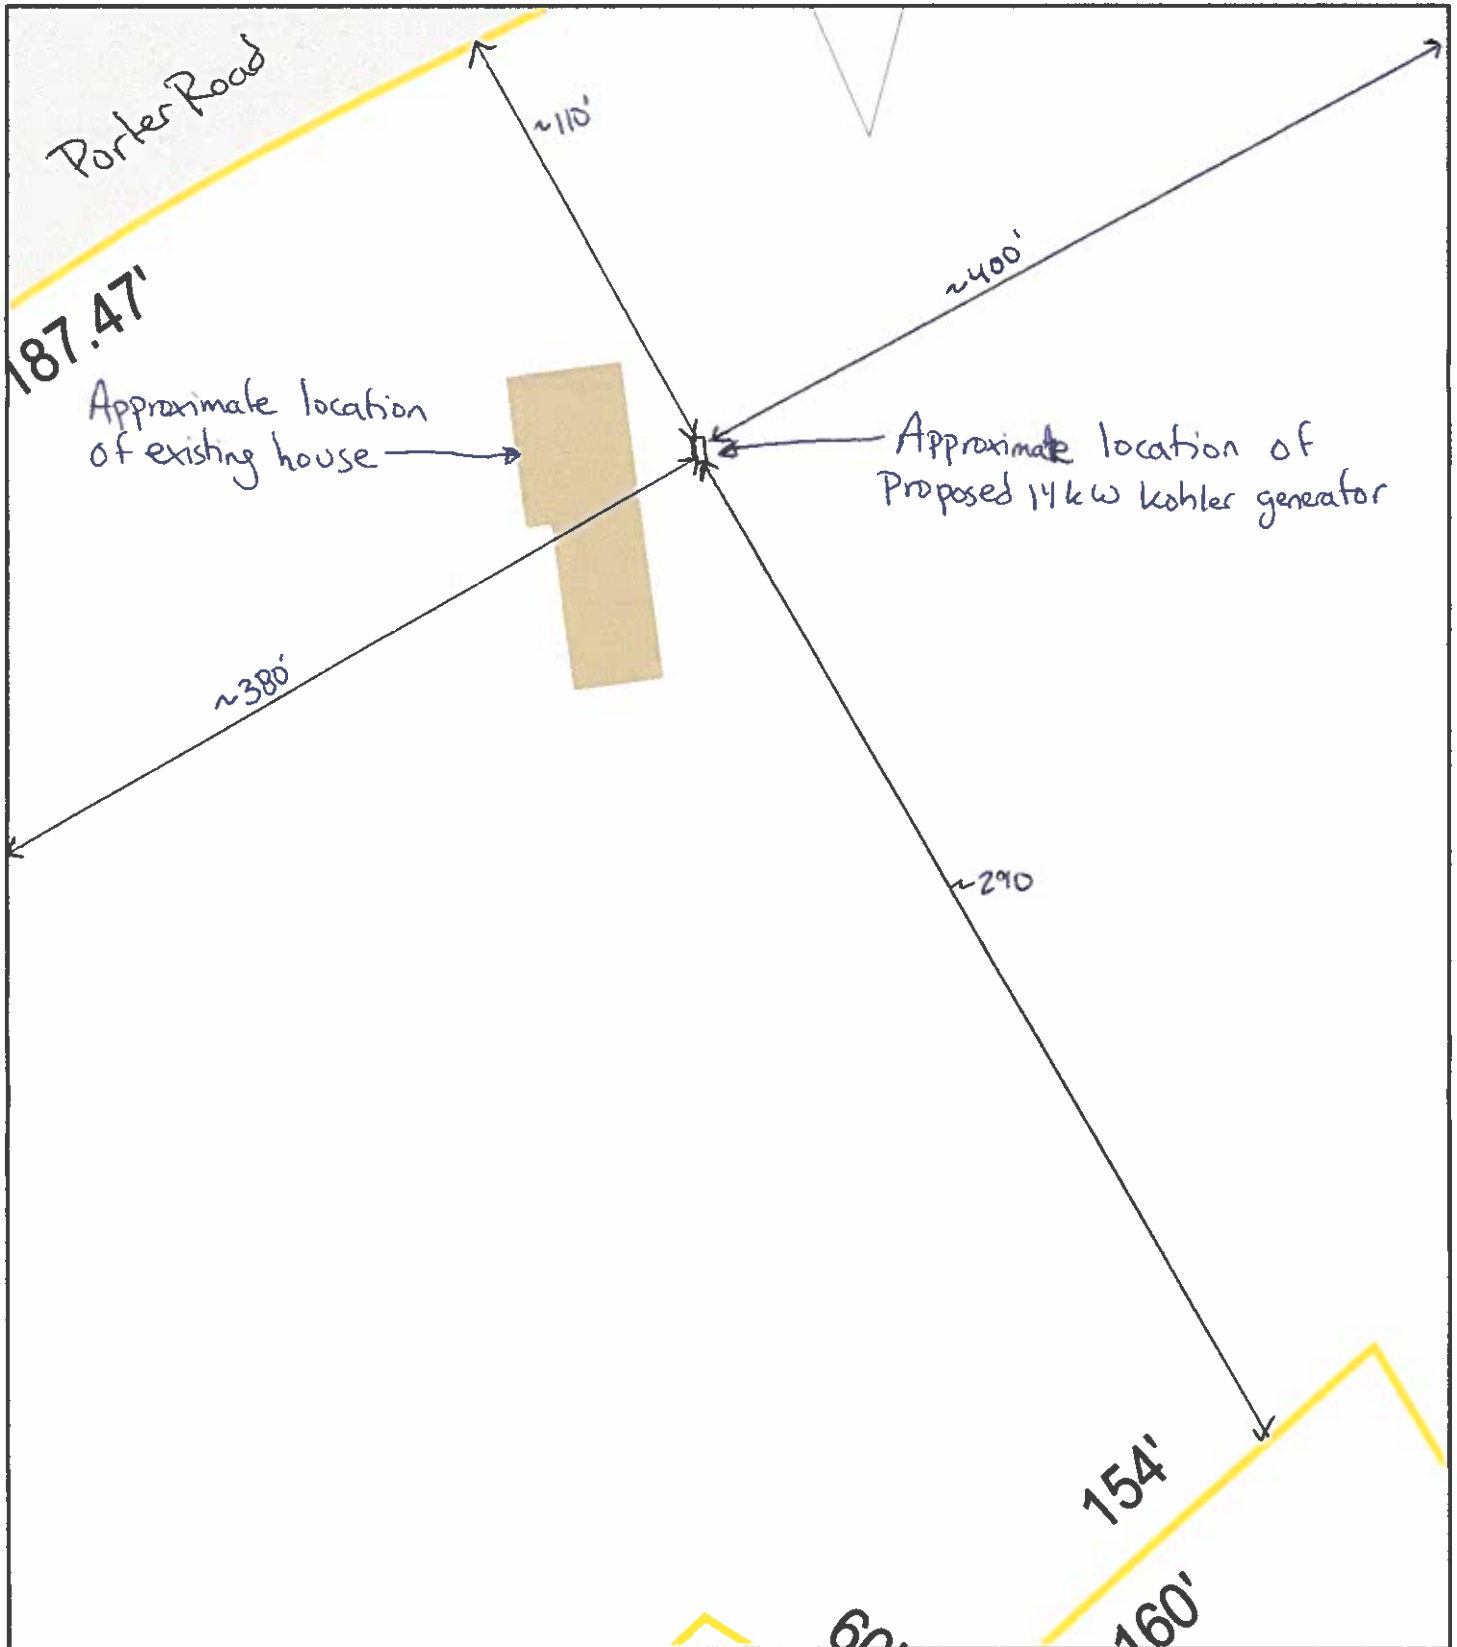

179 Porter

Plainfield, NH

1 inch = 50 Feet

August 3, 2020

Data shown on this map is provided for planning and informational purposes only. The municipality and CAI Technologies are not responsible for any use for other purposes or misuse or misrepresentation of this map.