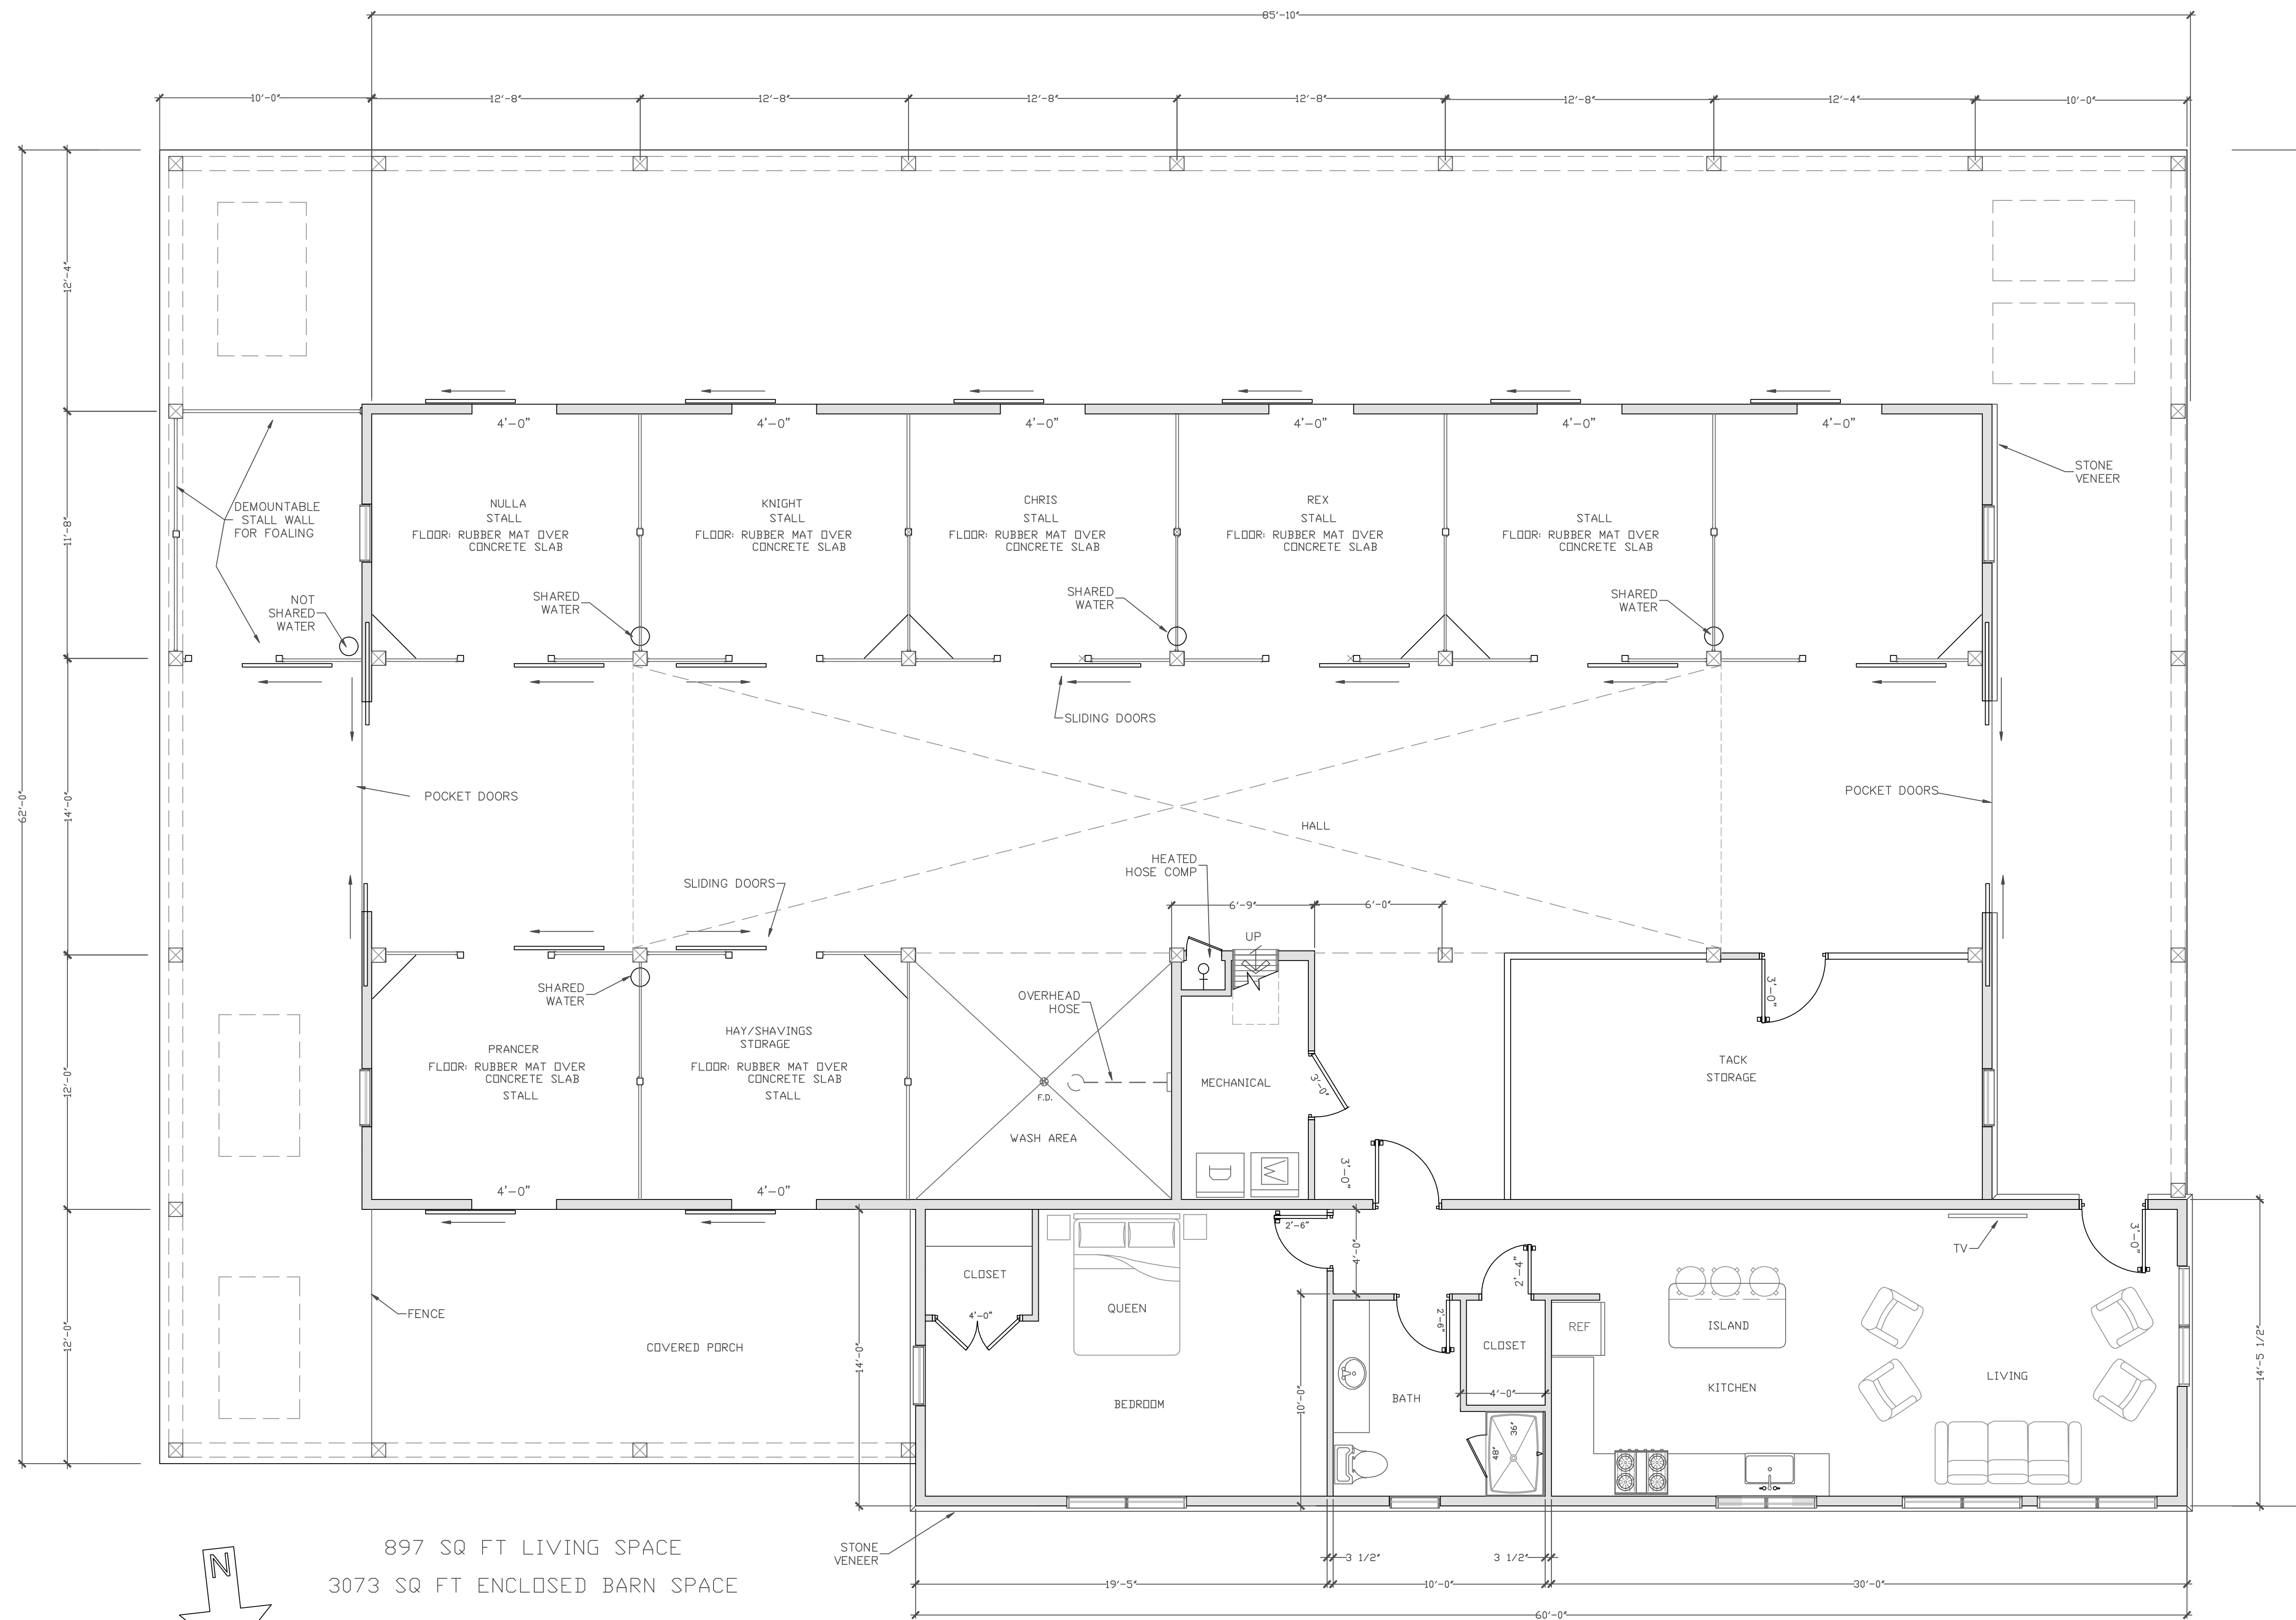

NICHOLS PROJECT
Plainfield, New Hampshire

8/15/19

A2.1

897 SQ FT LIVING SPACE
3073 SQ FT ENCLOSED BARN SPACE

MAIN FLOOR PLAN
SCALE 1/4" = 1'