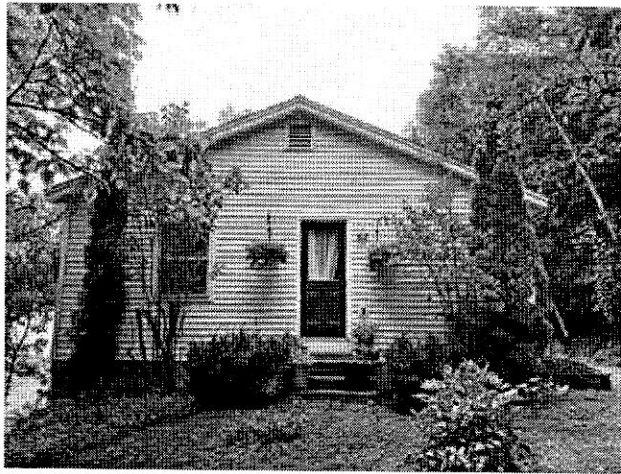

Replace 1 existing window (34" h x 34" w) in kitchen with 2 new construction windows (36" h x 58" w) replace existing header with longer header (if required).

Replace single doors (82 3/4" h x 36" w) at opposite ends of house with double doors (82 3/4" h x 75" w) – replace existing header with longer header (above and below).