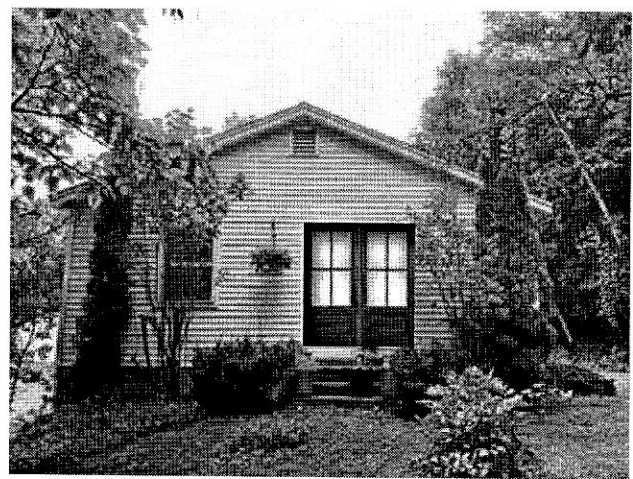

Replace 1 existing window (34" h x 34" w) in kitchen with 2 new construction windows (36" h x 58" w) replace existing header with longer header (if required).

Replace single doors (82 3/4" h x 36" w) at opposite ends of house with double doors (82 3/4" h x 75" w) – replace existing header with longer header (above and below).