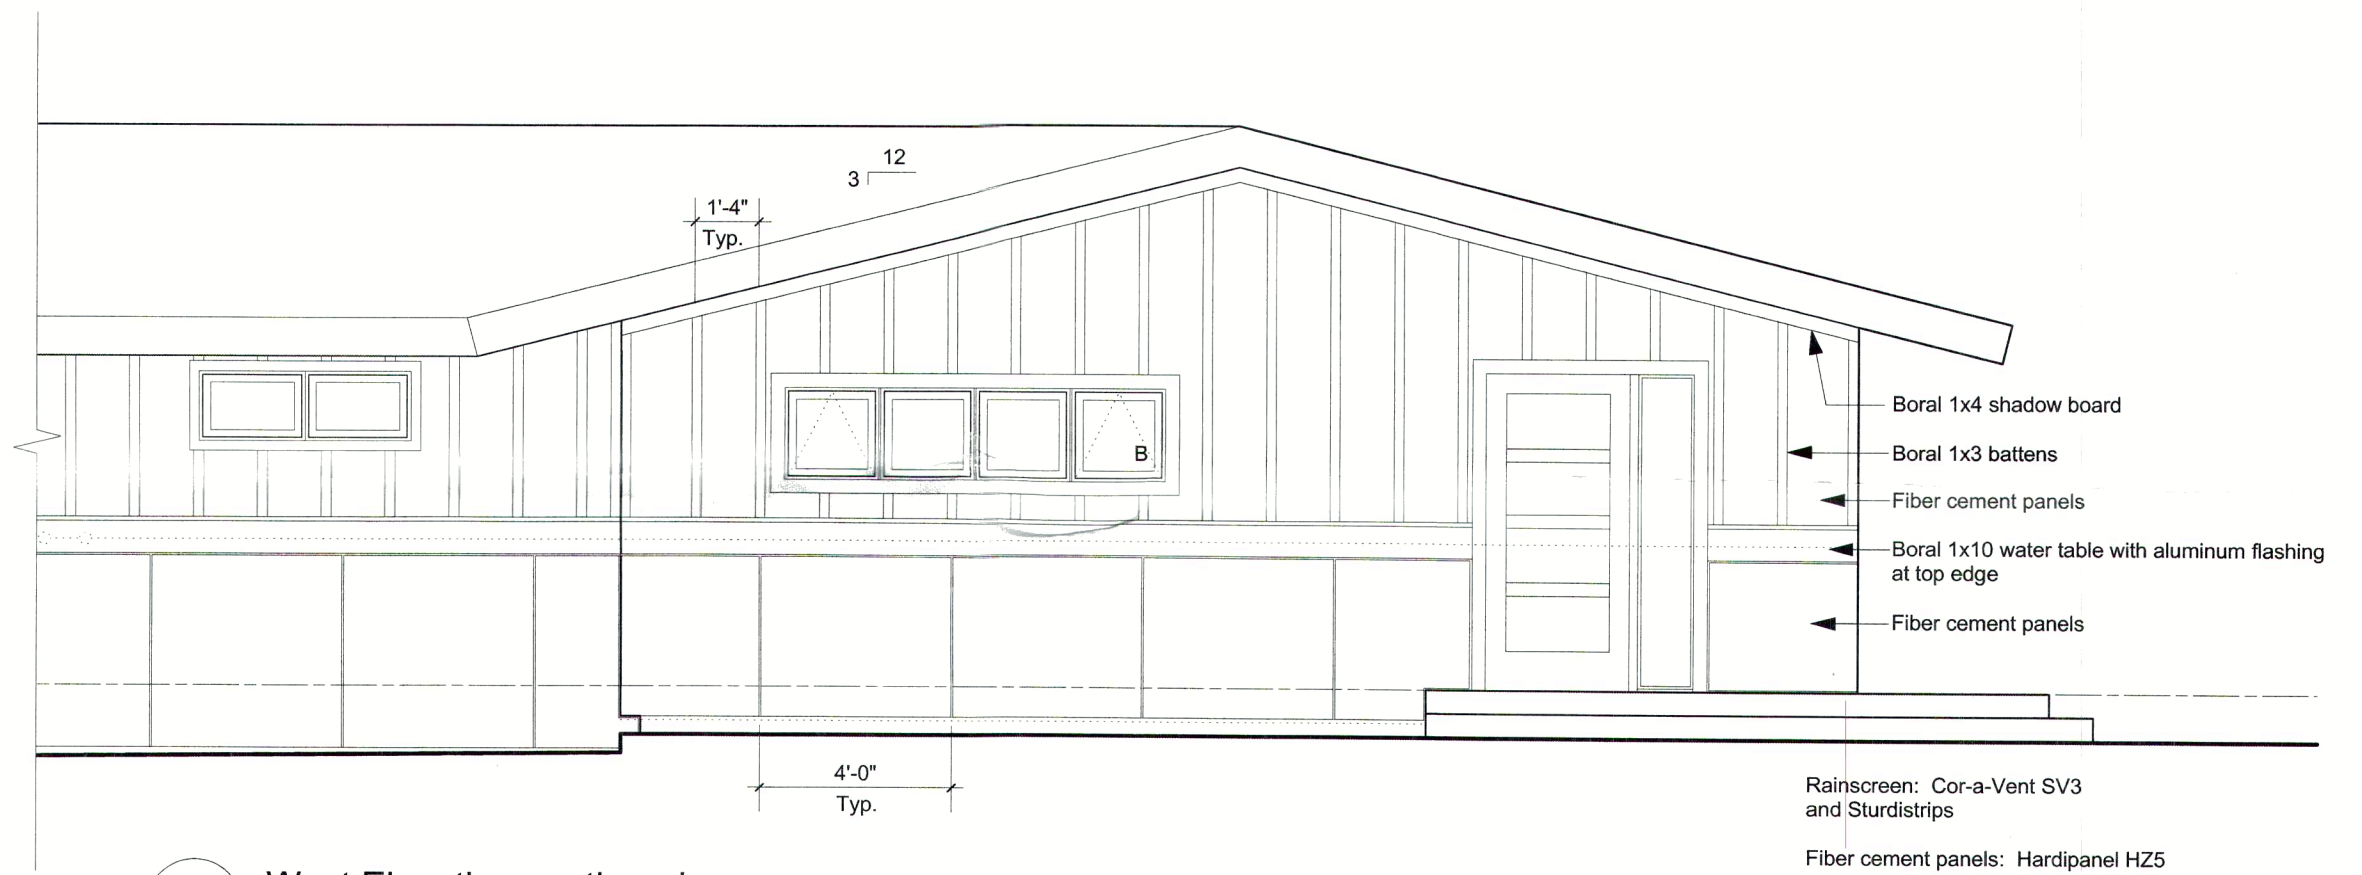

2 West Elevation
Scale: 1/4" = 1'-0"

2 West Elevation continued
Scale: 1/4" = 1'-0"

1 North Elevation
Scale: 1/4" = 1'-0"

Marshall-Teehan Garage Renovation

Jill Marshall and Sean Teehan
15 Ladieu Road
Plainfield, New Hampshire

H. Sloane Mayor

Architect

11 Bank Street
Studio 306
Lebanon, NH
603-667-0303

Elevations

1/4" = 1'-0"

July 22, 2018