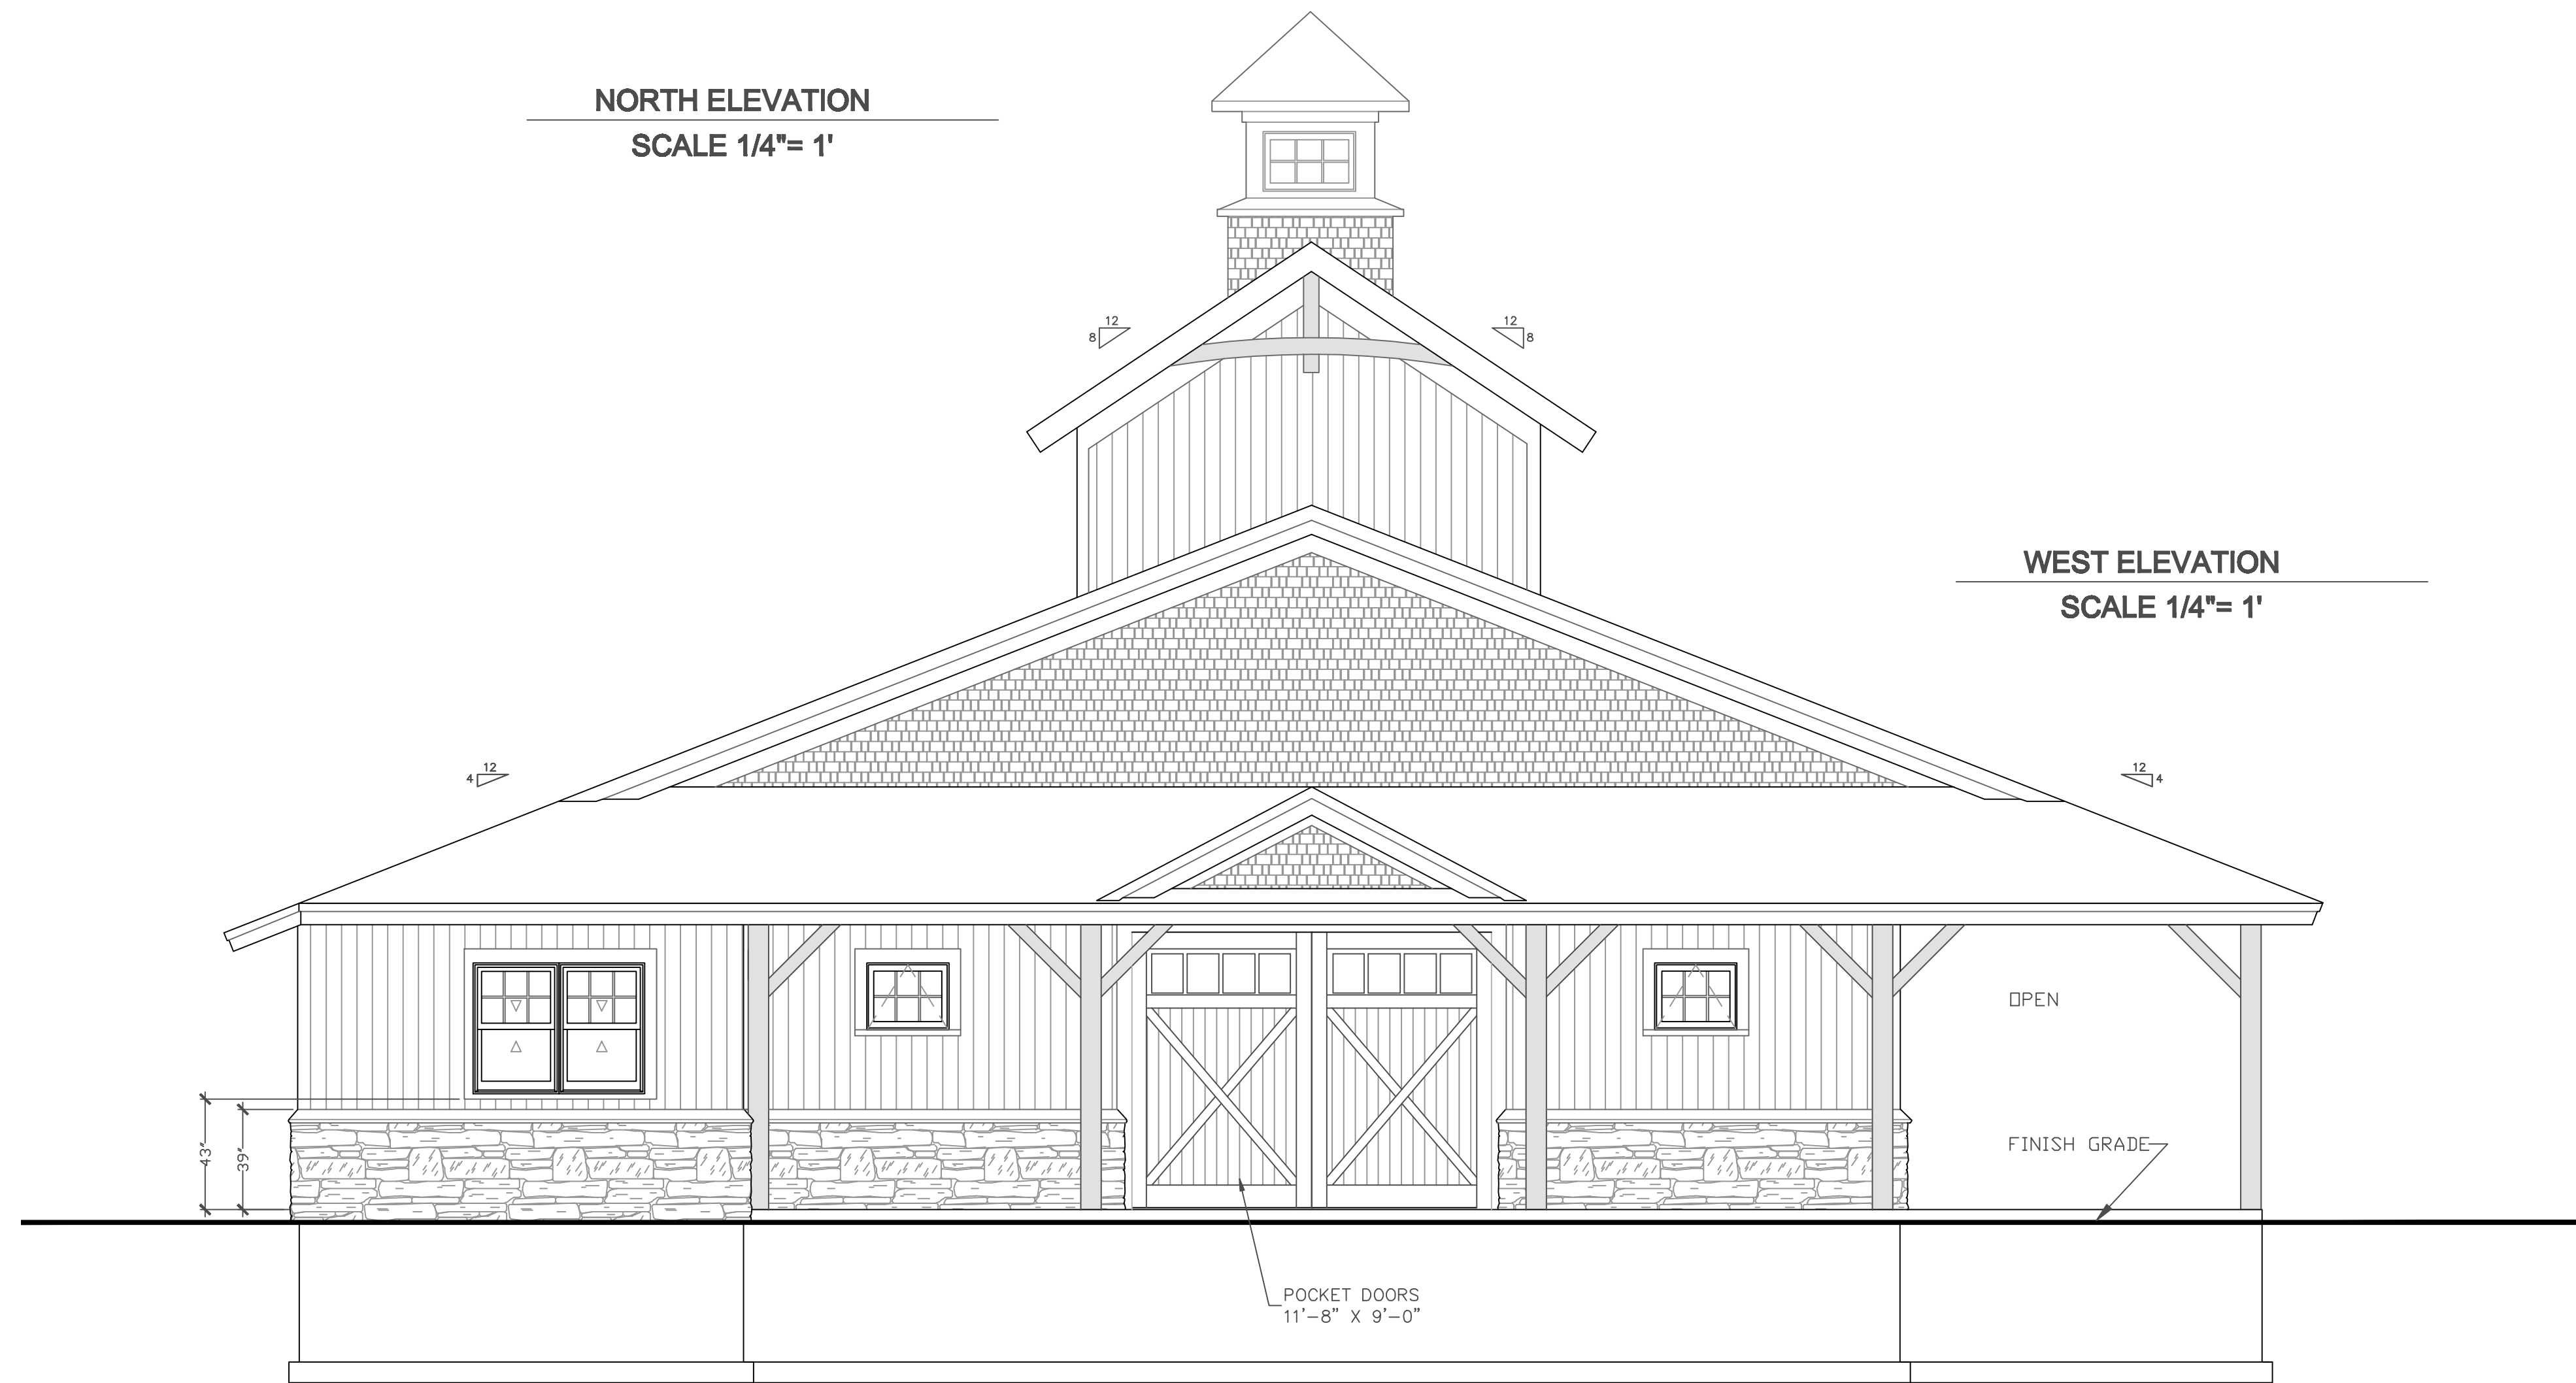

NORTH ELEVATION  
SCALE 1/4" = 1'

WEST ELEVATION  
SCALE 1/4" = 1'

Littlehales Design

Rochester, Vermont 802-767-9242

LDESIGN@SOVER.NET

NICHOLS PROJECT  
Plainfield, New Hampshire

8/15/19

A1.2