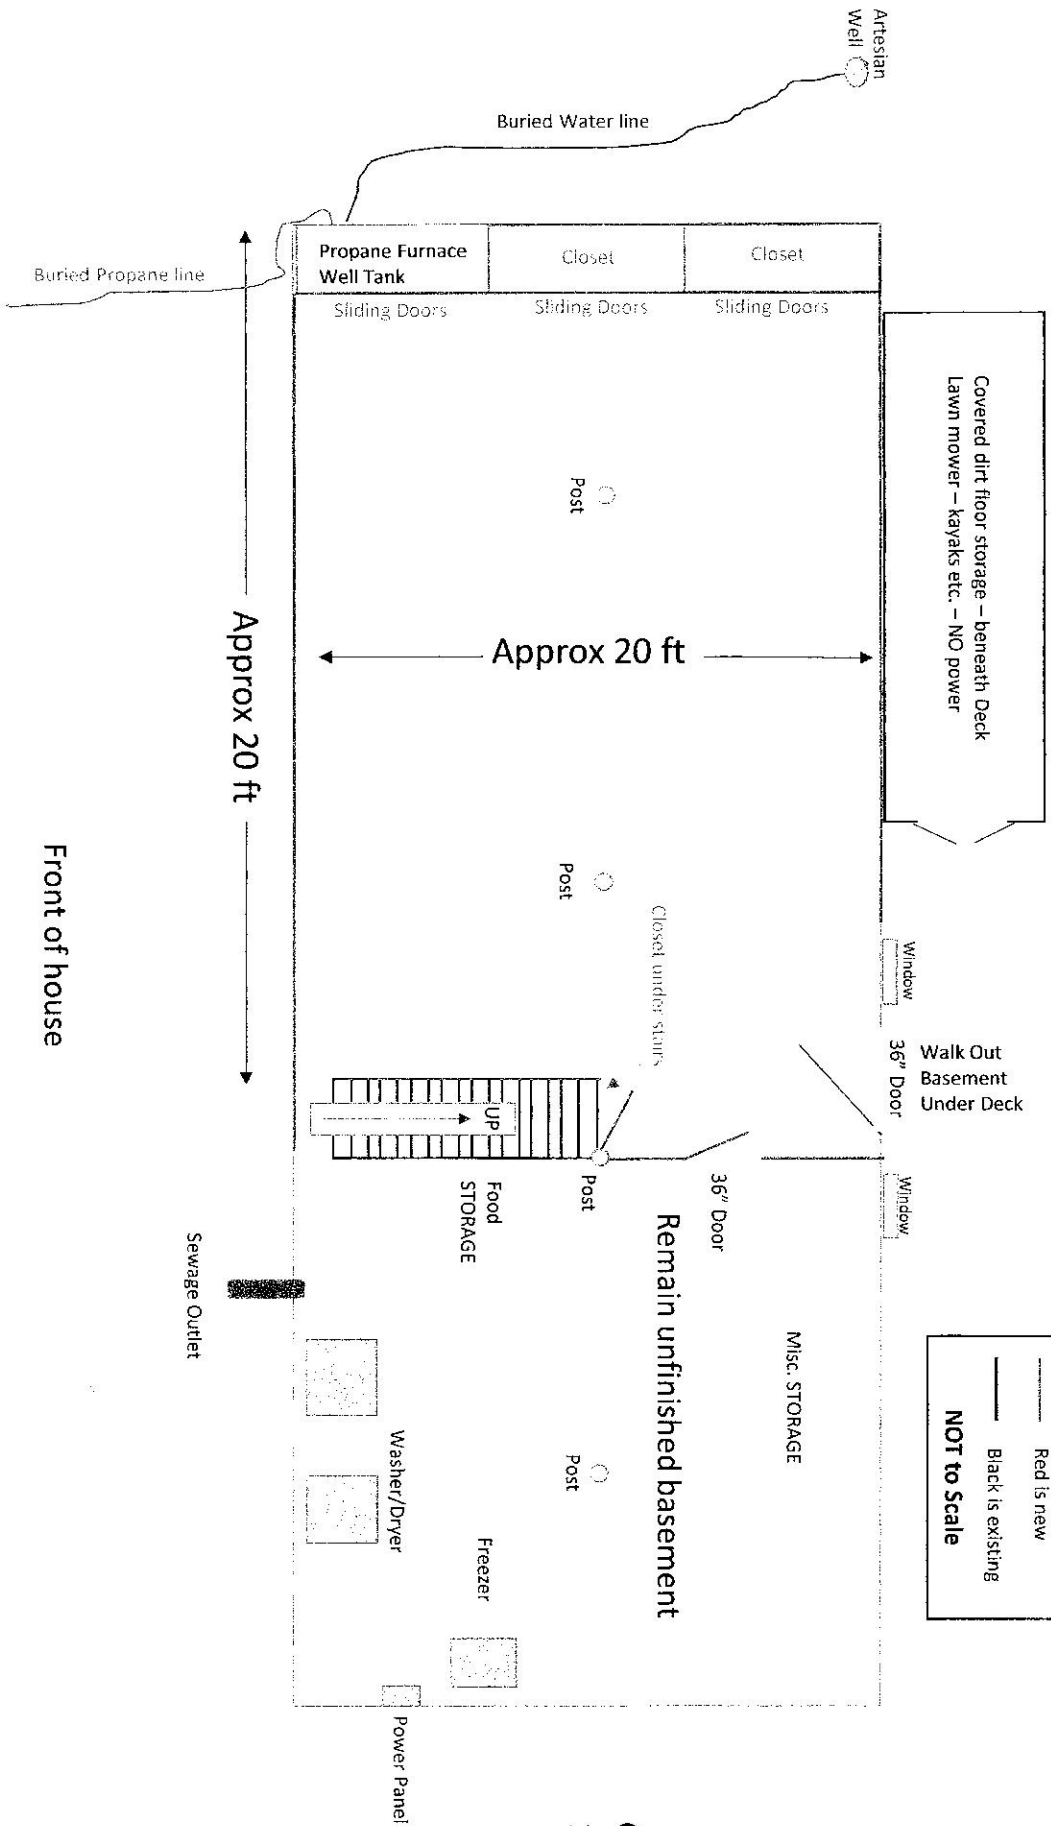

Elder — 321 Old County Road BASEMENT

Back of House

Red is new
 Black is existing
NOT to Scale

Garage = 1st floor

Penn, K 2018-83