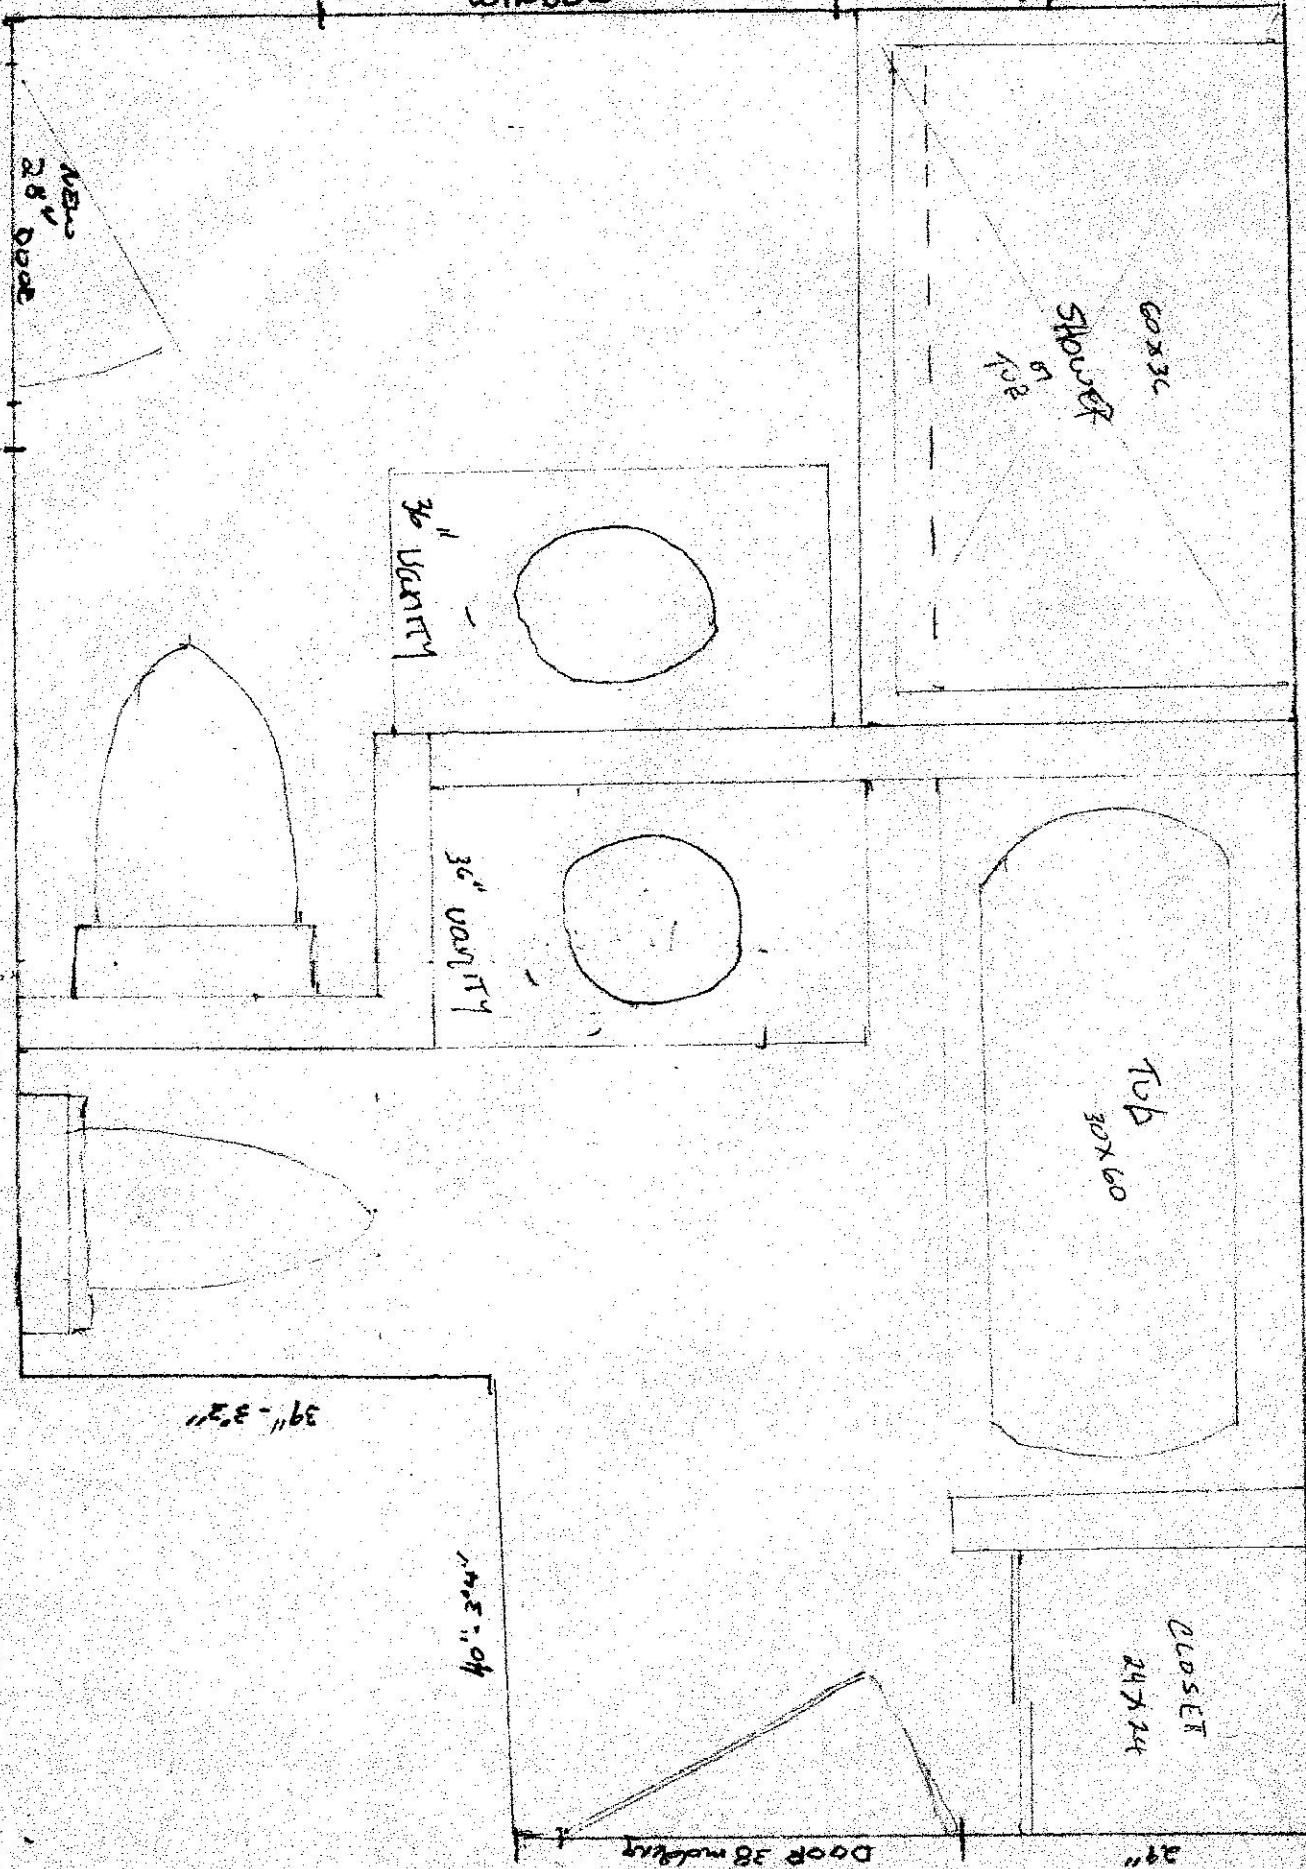

EXITING WINDOW

26"

37 1/4"

TIM HERRON
 Sue Barrett
 51 PETERSON RD
 PLAINFIELD, NJ

NEW
 28\"/>

60x36
 SHOWER
 6'x8'

36\"/>

36\"/>

Tub
 30x60

CLOSET
 24x24

DOOR 38\"/>

39\"/>

40\"/>

2018-47

9'5 1/2'

MASTER 49' 1/2"
 GUEST 52' 1/2"

3/4" = 1'

(2)

127