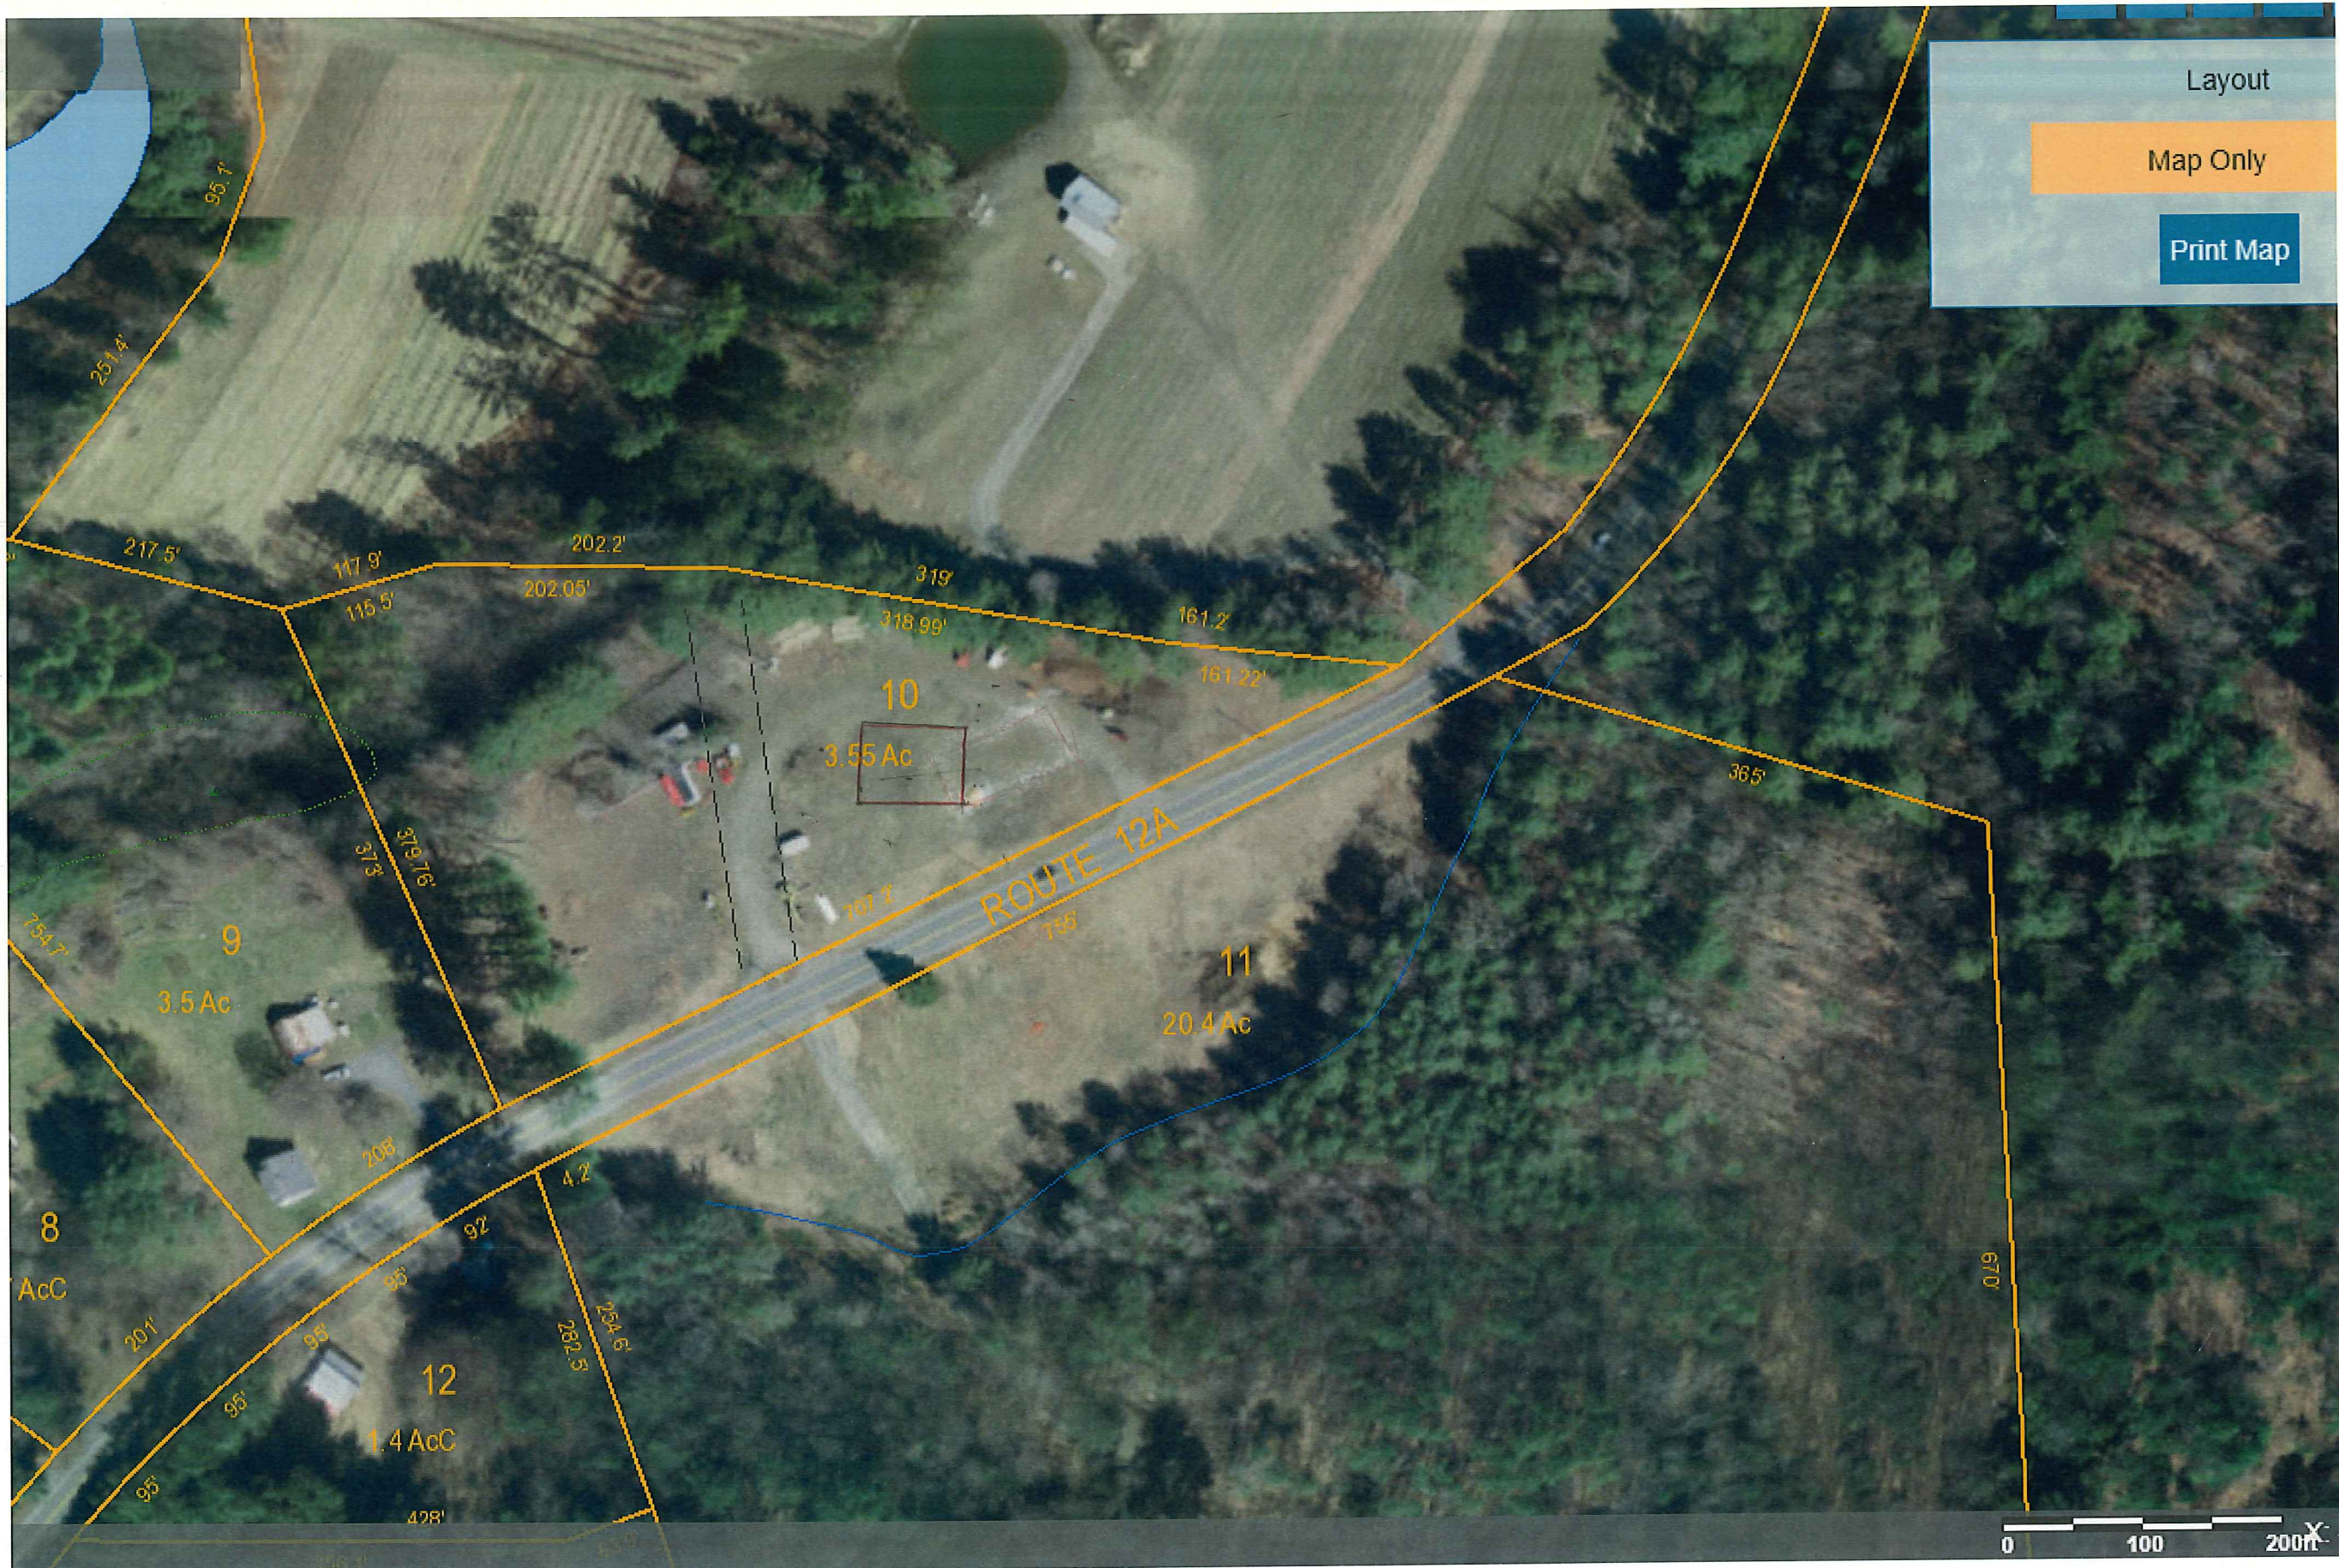

building to scale

42'  
BACK  
N. CORNER  
TO BACK  
PROPERTY

54'  
FRONT  
N. CORNER  
TO FRONT  
ROAD

PLAINFIELD, NH GIS

1" = 120'

Layout

Map Only

Print Map

42'  
BACK  
N. CORNER  
TO BACK  
PROPERTY

54'  
FRONT  
N. CORNER  
TO FRONT  
ROAD

PLAINFIELD, NH GIS

1" = 120'