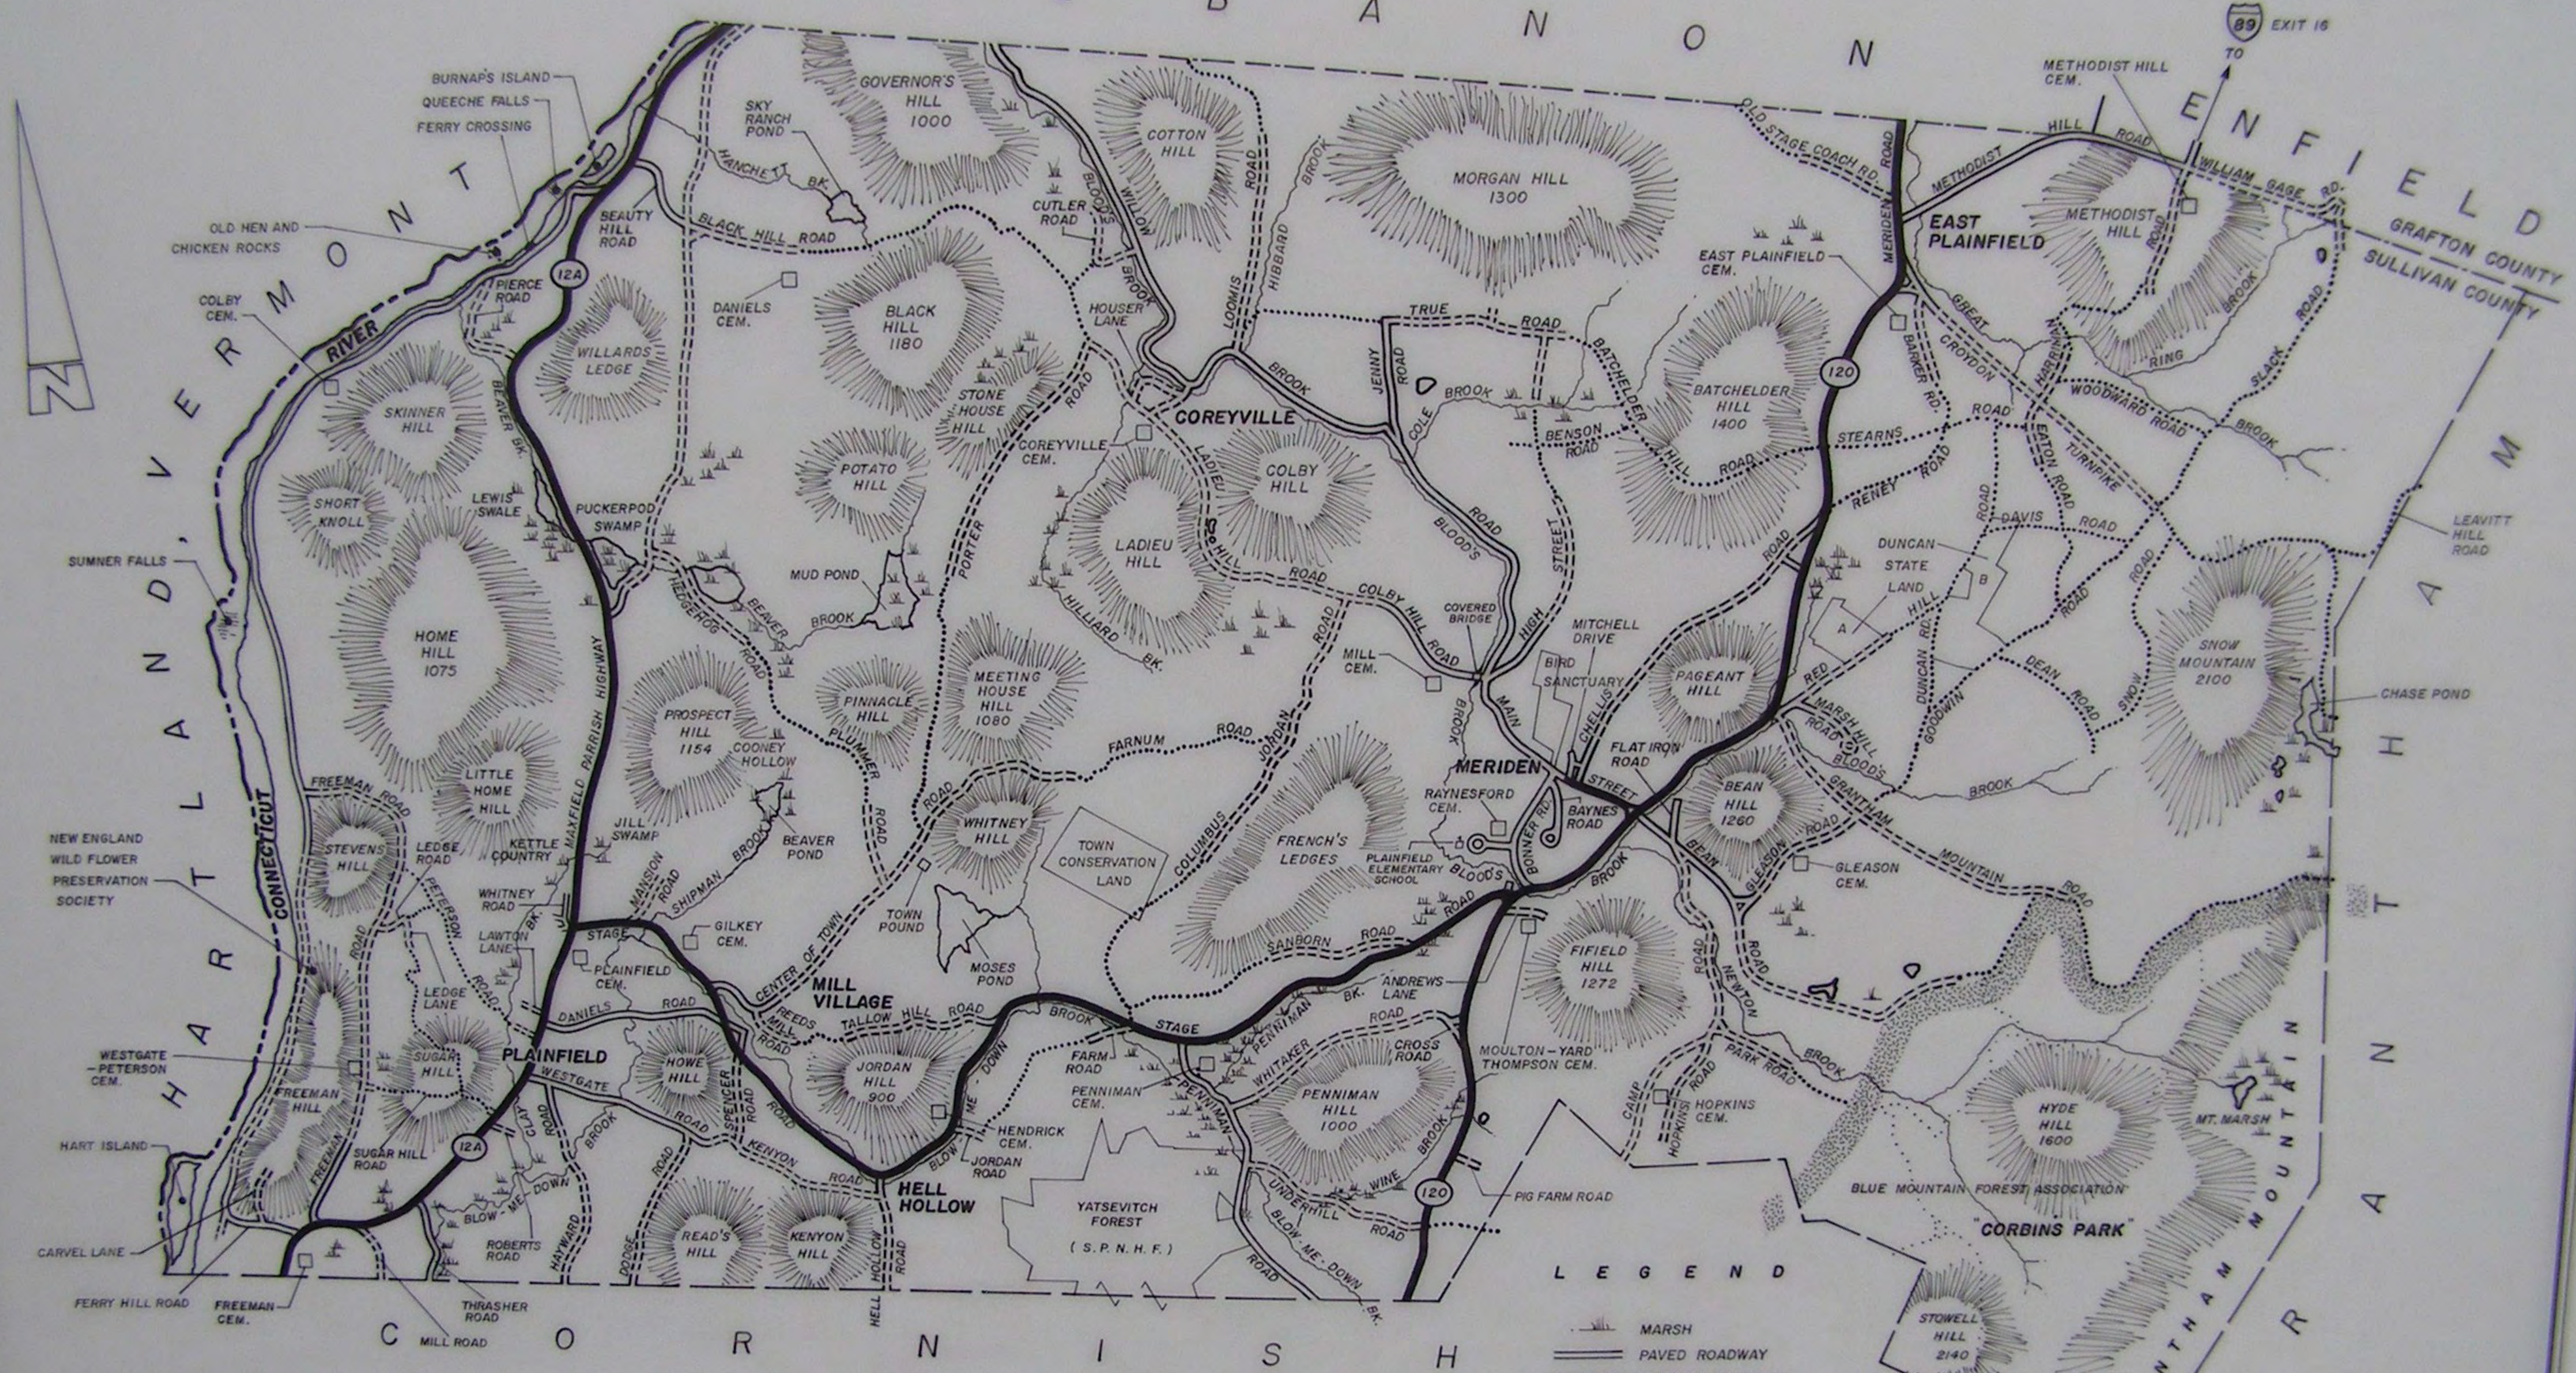

L E B A N O N

# TOWN of PLAINFIELD, NEW HAMPSHIRE

## LEGEND

- MARSH
- PAVED ROADWAY
- UNPAVED ROADWAY
- FORMER ROADWAY
- MAIN HIGHWAY -(STATE)

PROPERTY LINES SHOWN ARE TAKEN FROM A 2005 MAP BY CARTOGRAPHIC ASSOCIATES, INCORPORATED, OF LITTLETON, NEW HAMPSHIRE.

### NOTE

THIS MAP IS BASED ON AND PATTERNED AFTER A MAP BY VERNON A. HOOD. - VERNON A. HOOD, WAS THE TOWN TAX COLLECTOR, TRUSTEE OF TRUST FUNDS, CONSTITUTIONAL CONVENTION DELEGATE, PRECINCT MODERATOR, AND A STATE REPRESENTATIVE. (BORN 1914 - DIED 1971)