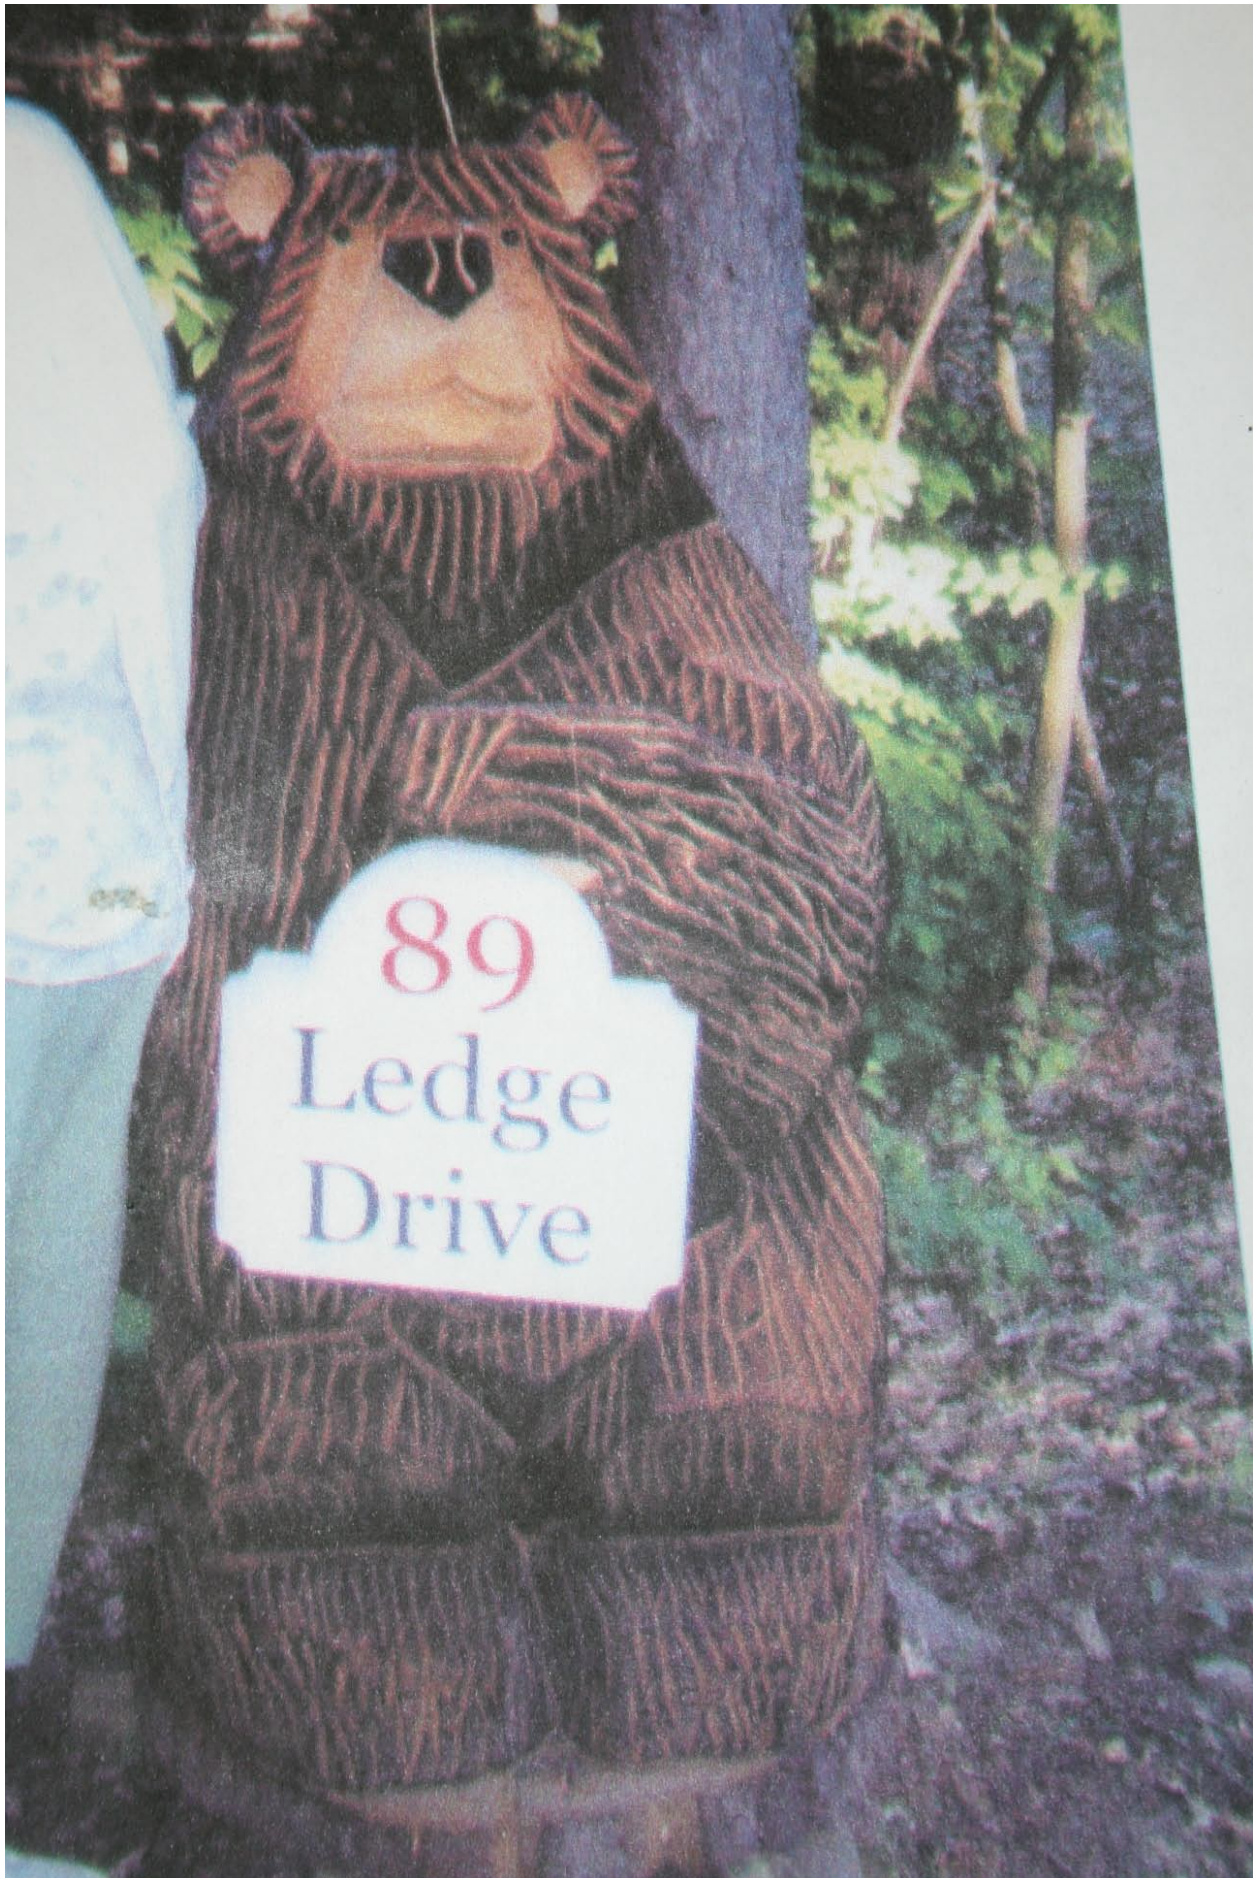

89
Ledge
Drive